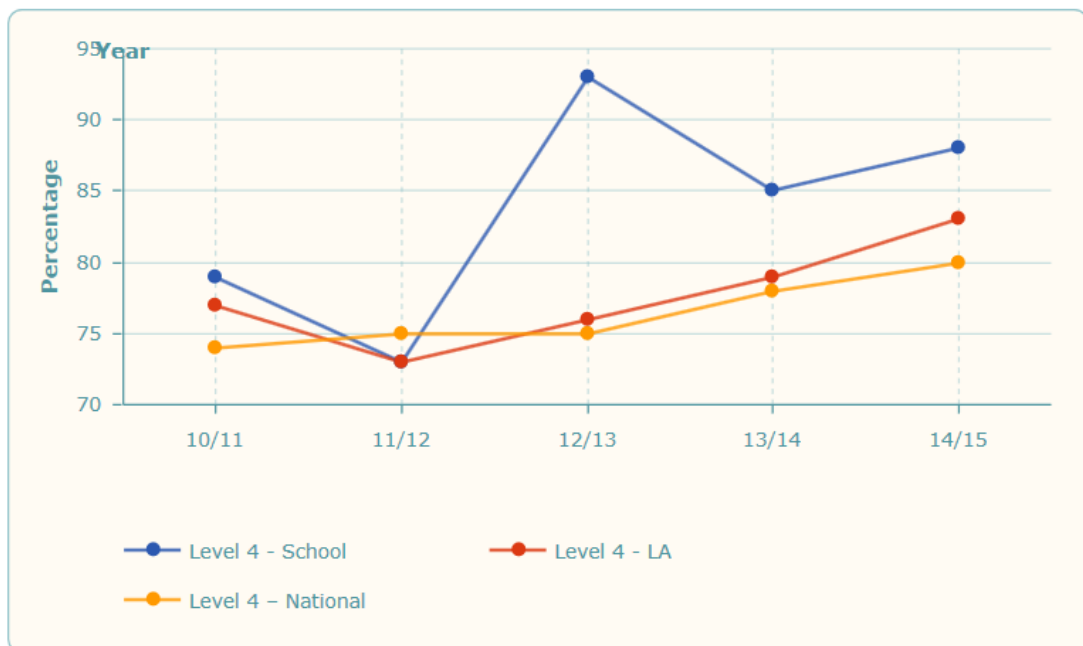

How St Charles' RC Primary School scores on each indicator.

Star Ratings	Stars - 2015	Stars - 2014	Stars - 2013
Attainment	4	4	5
Teaching	4	5	4
Progress	5	3	4
Attendance	5	1	2

Attainment

In 2015, 88% of pupils at St Charles' RC Primary School achieved Level 4 or above in maths and reading tests and writing teacher assessments.

How have pupils at St Charles' RC Primary School done in English and Maths assessments at the end of Key Stage 2 and how does it compare to local authority and national averages?

Congratulations to all our staff and governors for their continued hard work and support and thank you to all the children for doing your very best. Thank you to all the parents who have chosen St Charles RC school for your child's education. We are really proud of our achievements and want to continue to go from strength to strength.

As a family of God, we love to learn and learn to love.

God bless,

Mrs Campbell